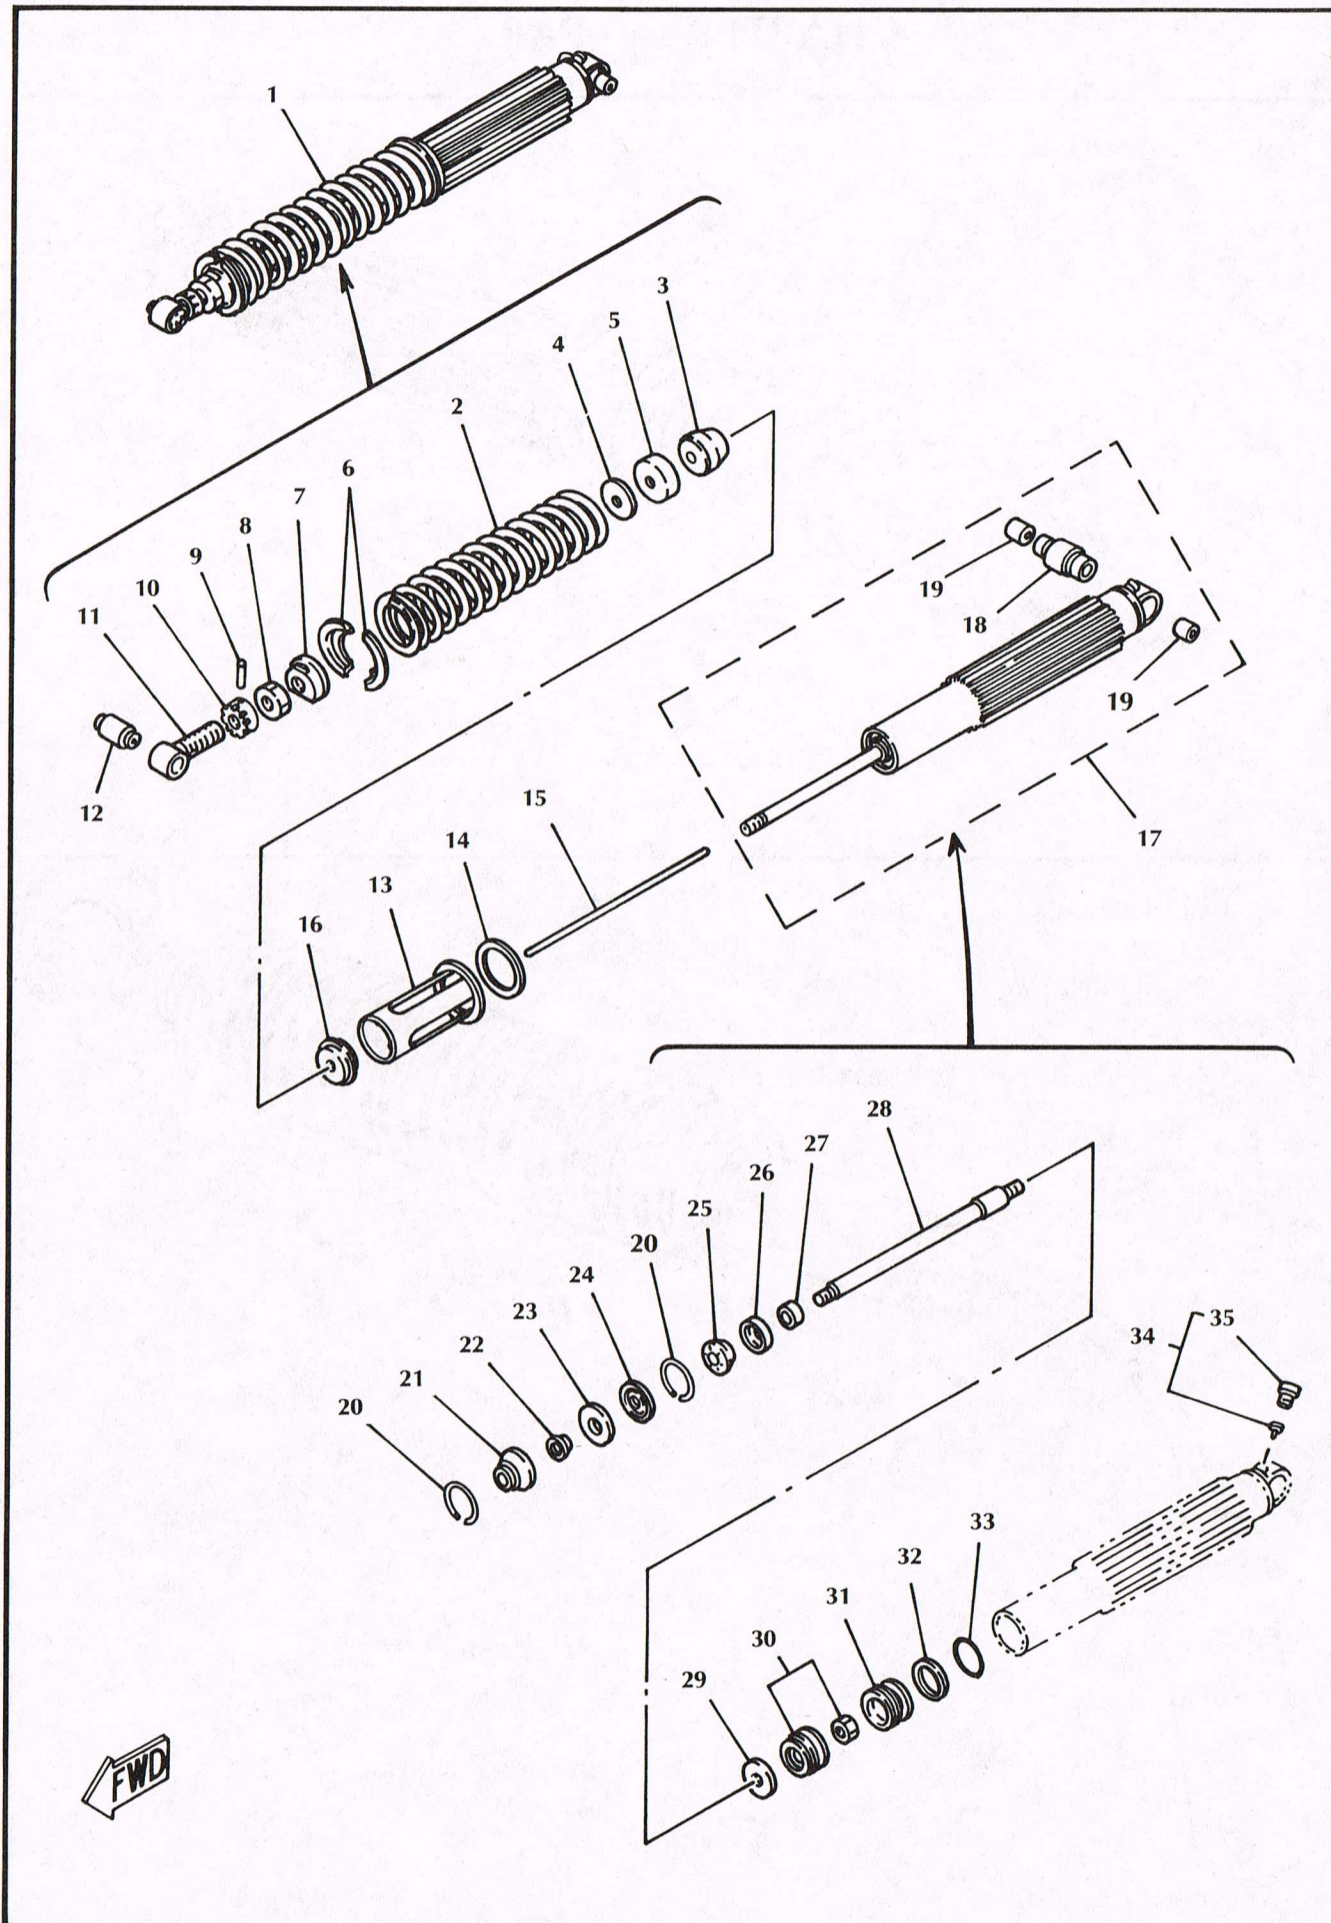

CHAPTER 6. PARTS

THE X MONOSHOCK 6-2

YZ125F
YZ250F
YZ400F

THE R MONOSHOCK 6-4

YZ125G
YZ250G
YZ465G
IT175G

THE X MONOSHOCK

REF. NO.	PART NUMBER	DESCRIPTION	QTY	REMARKS
1	2X3-22210-00	Shock Absorber Assy.	1	YZ125F
	2X4-22210-00	Shock Absorber Assy.	1	YZ250F
	2X5-22210-00	Shock Absorber Assy.	1	YZ400F
2	90501-98540	•Spring	1	YZ125F
	90501-99479	•Spring	1	YZ250F, YZ400F
3	2X4-22493-00	•Stopper, Bump	1	
4	2X4-22228-00	•Support Bump	1	
5	2X4-22221-00	•Cover, Bump Stop	1	
6	2K6-22214-00	•Guide, Spring Upper	2	
7	2K6-22213-00	•Seat, Spring Upper	1	
8	90170-20213	•Nut, Hexagon	1	
9	93604-26132	•Pin, Dowel	1	
10	1W1-22497-00	•Nut, Adjusting	1	
11	2X4-22219-00	•Bracket, Upper	1	
12	1W1-22216-00	•Bushing, Upper Bracket	1	
13	2X4-22224-00	•Guide, Spring 2	1	
14	2X3-22223-00	•Seat, Spring Under	1	YZ125F
	2X4-22223-00	•Seat, Spring Under	1	YZ250F, YZ400F
15	2X4-22489-00	•Rod, Push	1	
16	2X4-22472-00	•Cap, Case	1	
17	2X3-22401-00	•Damper Sub Assy.	1	YZ125F
	2X4-22401-00	•Damper Sub Assy.	1	YZ250F, YZ400F
18	1W1-22226-00	••Bushing, Lower	1	
19	90380-12051	••Bushing, Solid	2	
20	93450-47043	••Circlip	2	
21	3R4-W2221-00	••Rod Guide Set	1	
22	1H3-22485-00	••Seal, Rod	1	
23	1H3-22486-00	••Seal, Static	1	
24	1H3-22487-00	••Retainer, Seal	1	
25	1H3-22494-00	••Rebound, Stop	1	
26	1H3-22495-00	••Support, Rebound	1	
27	90387-14722	••Collar	1	
28	2X4-22402-00	••Rod Sub Assy.	1	
29	1W1-22446-00	••Washer, Seat	1	
30	2X3-W2222-00	••Valve Set	1	UR STD for YZ125F, IT175G
	2X4-W2222-00	••Valve Set	1	UR STD for YZ250F, YZ400F
	3R3-W2222-00	••Valve Set	1	URSTD for YZ125G
	3R4-W2222-00	••Valve Set	1	UR STD for YZ250G, YZ465G
31	2X4-22414-00	••Free Piston	1	
32	2X4-22416-01	••Ring, Piston	1	
33	93210-35354	••O-Ring	1	
34	2X4-W2224-00	••Plug Set	1	
35	98501-04005	•••Screw, Panhead	1	