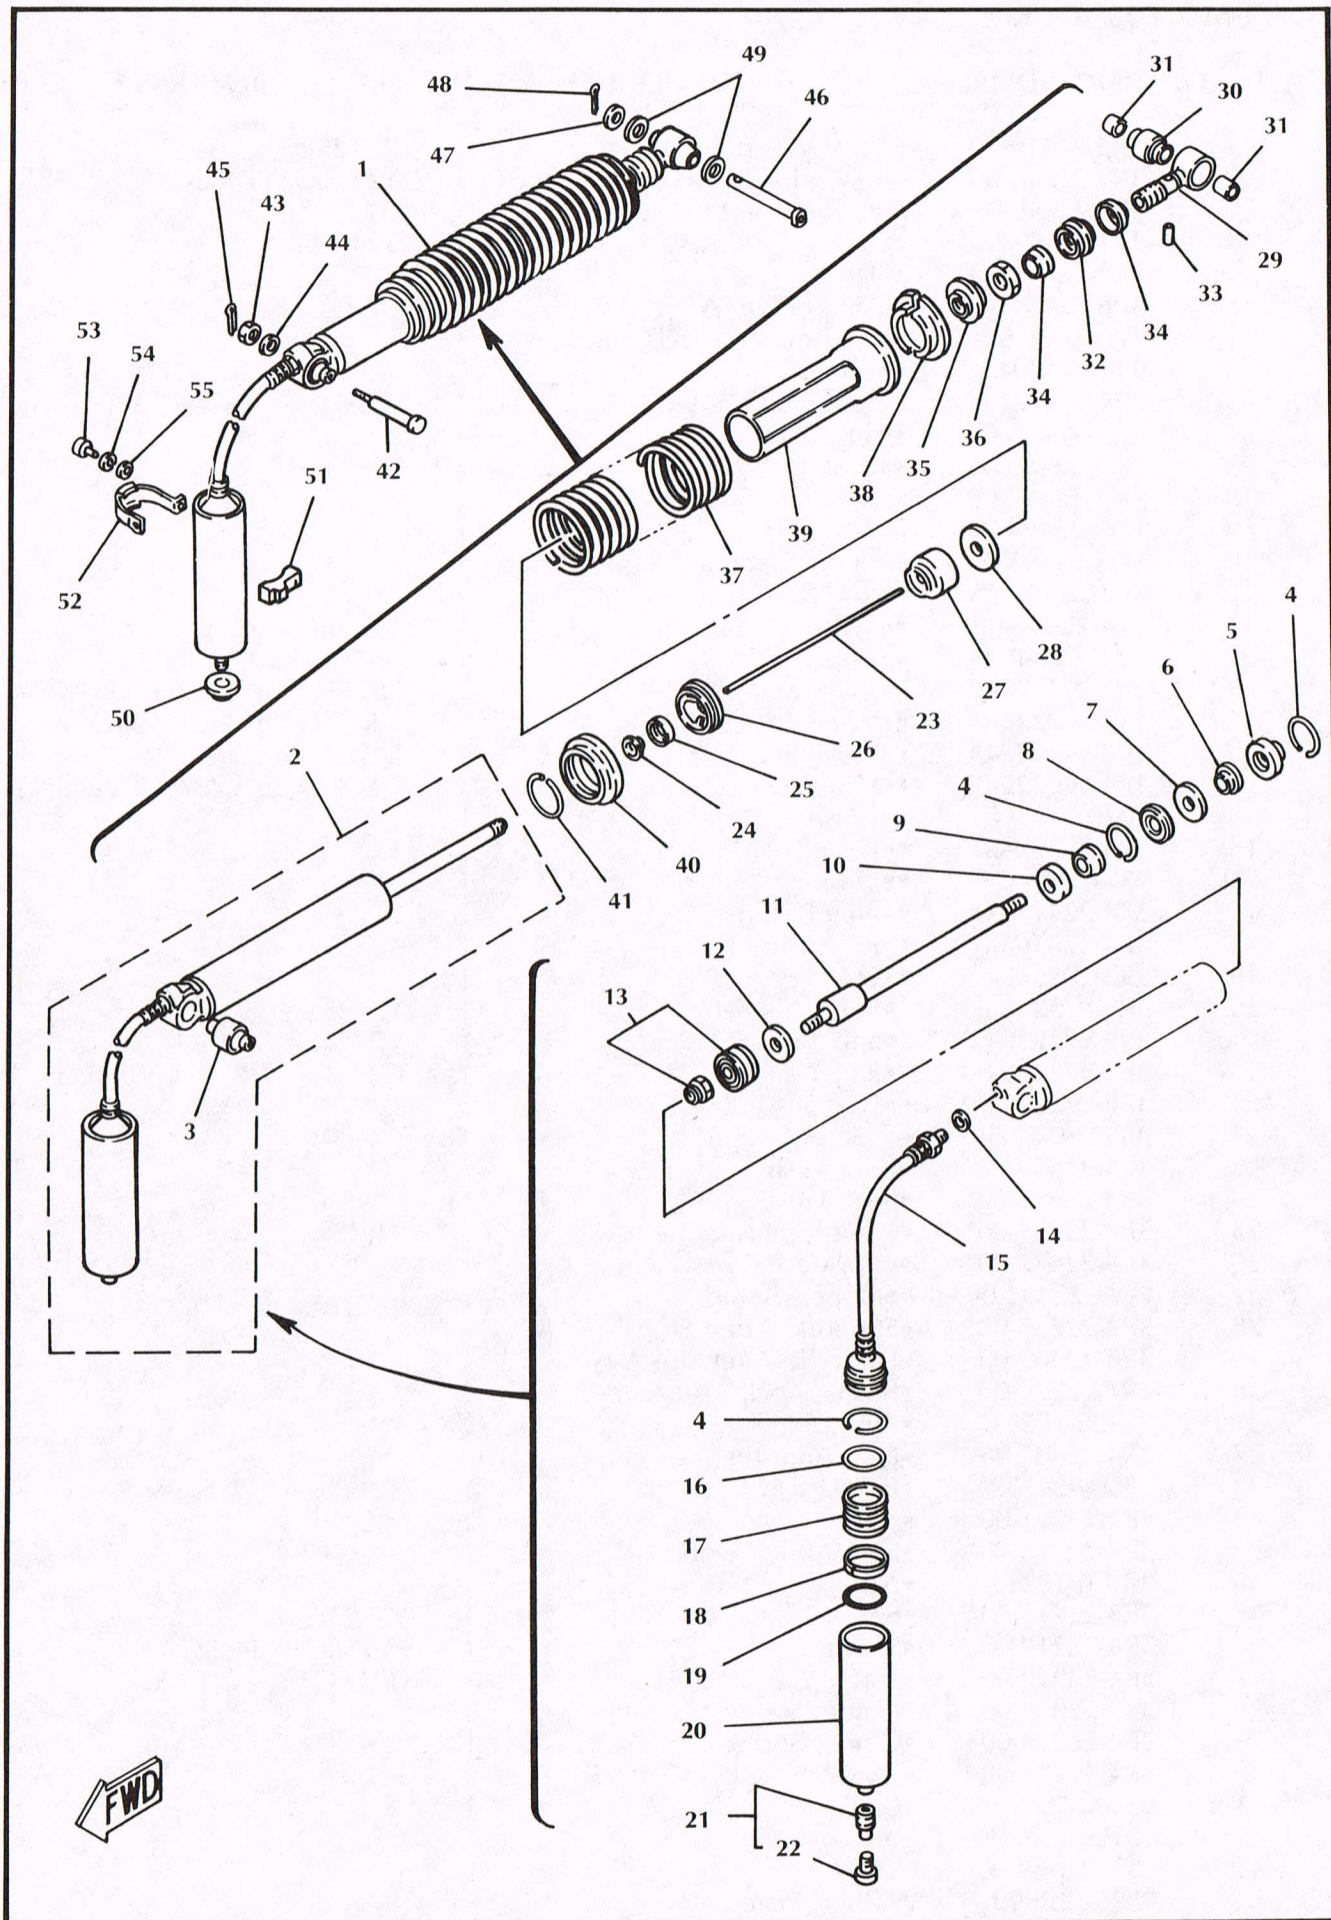

THE R MONOSHOCK

REF. NO.	PART NUMBER	DESCRIPTION	QTY	REMARKS
45	91401-20025	Pin, Cotter	1	
46	90240-12074	Pin, Clevis	1	
47	92901-12600	Washer, Plate	1	
48	91401-30022	Pin, Cotter	1	
49	1W1-22128-00	Cover, Thrust 1	2	
50	90480-22263	Grommet	1	
51	3R4-22261-00	Damper, Sub Tank	1	
52	3R3-22262-00	Holder, Sub Tank	1	YZ125G, IT175G
	3R4-22262-00	Holder, Sub Tank	1	YZ250G, YZ465G
53	92502-06016	Screw, Panhead	1	
54	92902-06100	Washer, Spring	1	
55	92902-06600	Washer	1