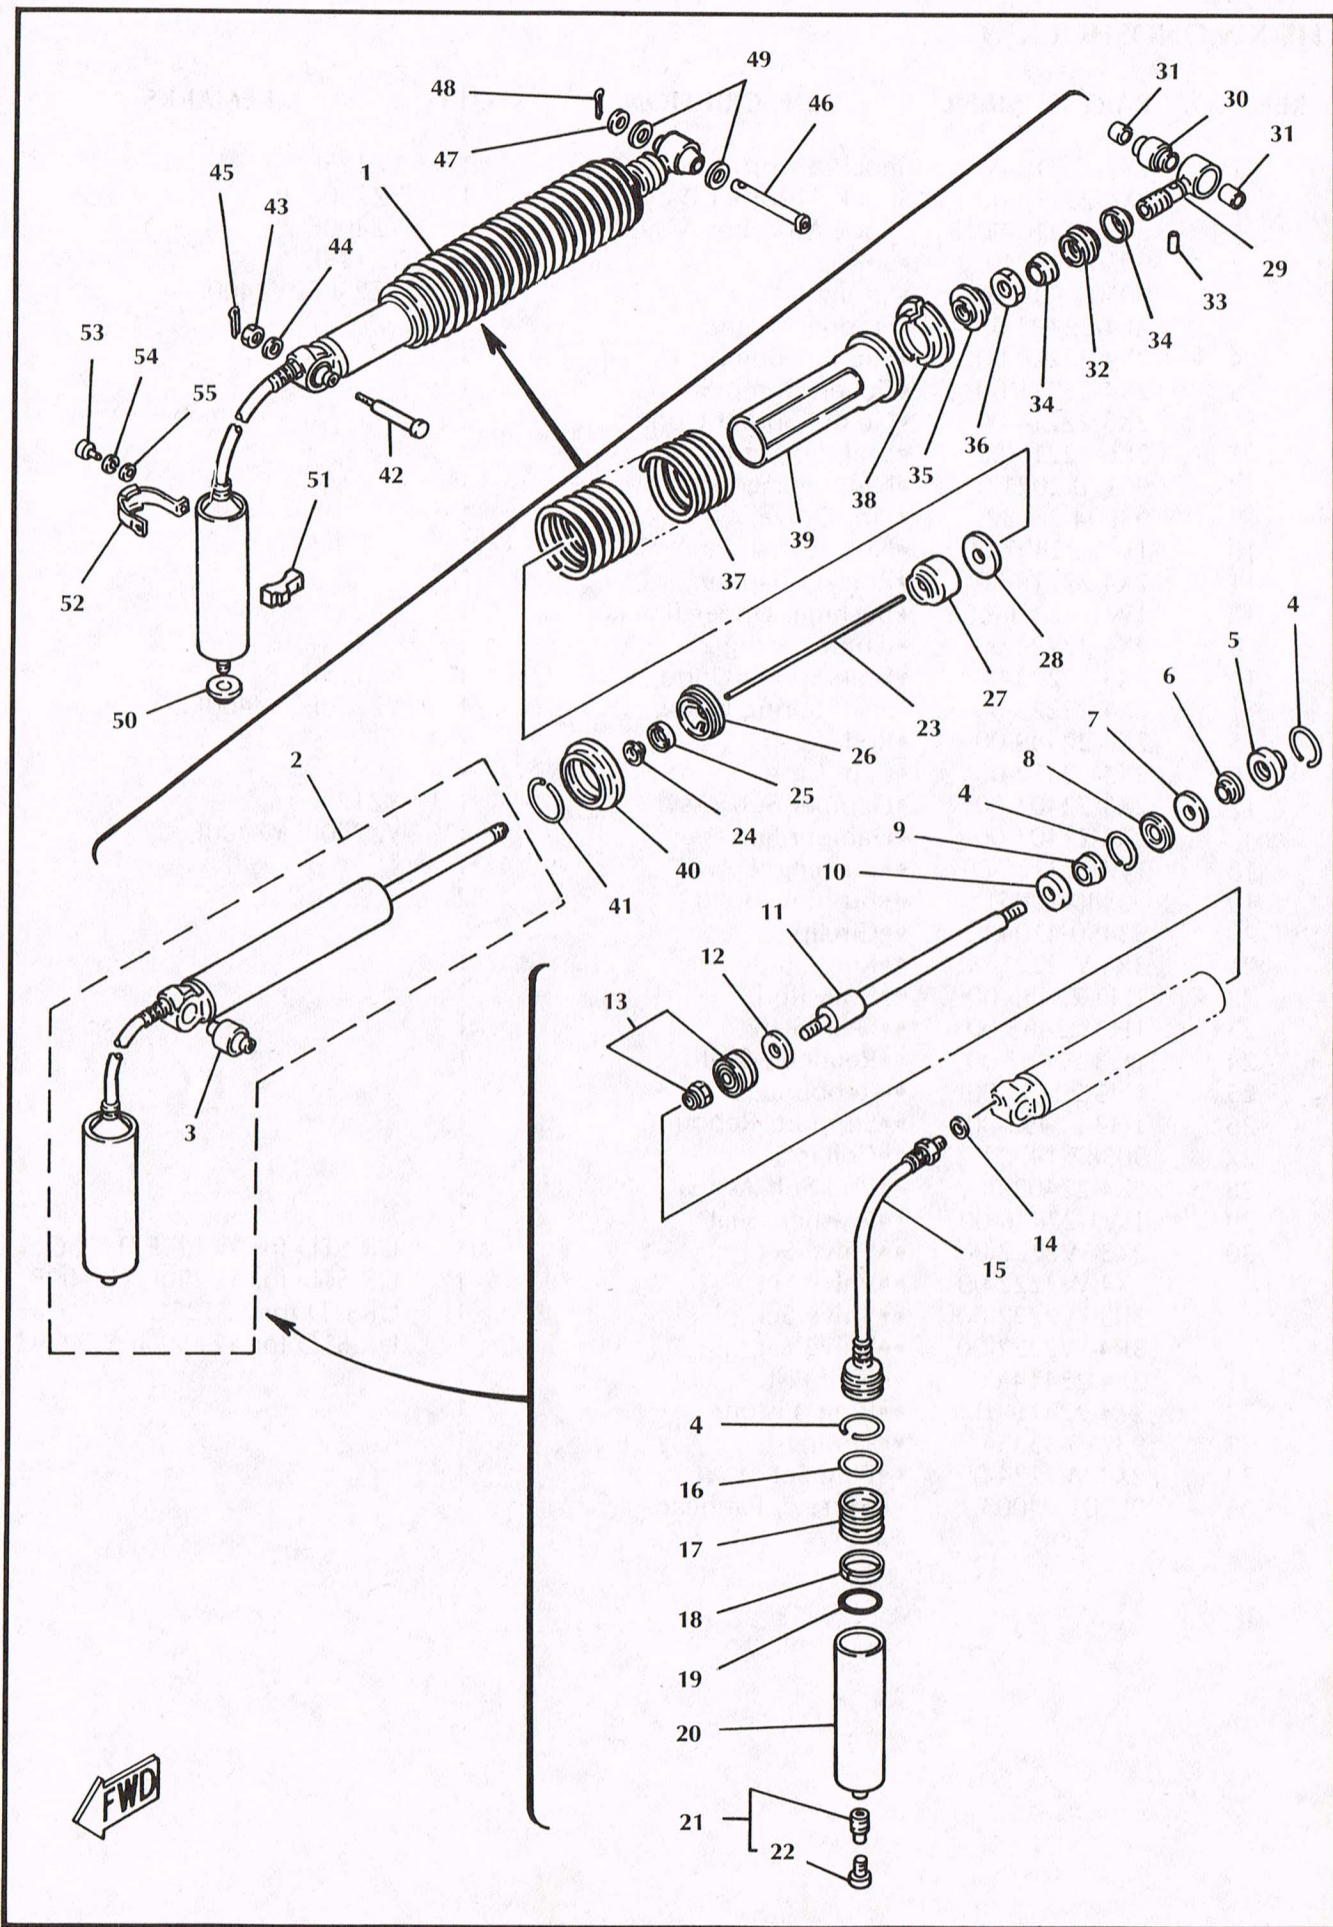

CHAPTER 6. PARTS

THE X MONOSHOCK 6-2

YZ125F
YZ250F
YZ400F

THE R MONOSHOCK 6-4

YZ125G
YZ250G
YZ465G
IT175G

THE X MONOSHOCK

REF. NO.	PART NUMBER	DESCRIPTION	QTY	REMARKS
1	2X3-22210-00	Shock Absorber Assy.	1	YZ125F
	2X4-22210-00	Shock Absorber Assy.	1	YZ250F
	2X5-22210-00	Shock Absorber Assy.	1	YZ400F
2	90501-98540	•Spring	1	YZ125F
	90501-99479	•Spring	1	YZ250F, YZ400F
3	2X4-22493-00	•Stopper, Bump	1	
4	2X4-22228-00	•Support Bump	1	
5	2X4-22221-00	•Cover, Bump Stop	1	
6	2K6-22214-00	•Guide, Spring Upper	2	
7	2K6-22213-00	•Seat, Spring Upper	1	
8	90170-20213	•Nut, Hexagon	1	
9	93604-26132	•Pin, Dowel	1	
10	1W1-22497-00	•Nut, Adjusting	1	
11	2X4-22219-00	•Bracket, Upper	1	
12	1W1-22216-00	•Bushing, Upper Bracket	1	
13	2X4-22224-00	•Guide, Spring 2	1	
14	2X3-22223-00	•Seat, Spring Under	1	YZ125F
	2X4-22223-00	•Seat, Spring Under	1	YZ250F, YZ400F
15	2X4-22489-00	•Rod, Push	1	
16	2X4-22472-00	•Cap, Case	1	
17	2X3-22401-00	•Damper Sub Assy.	1	YZ125F
	2X4-22401-00	•Damper Sub Assy.	1	YZ250F, YZ400F
18	1W1-22226-00	••Bushing, Lower	1	
19	90380-12051	••Bushing, Solid	2	
20	93450-47043	••Circlip	2	
21	3R4-W2221-00	••Rod Guide Set	1	
22	1H3-22485-00	••Seal, Rod	1	
23	1H3-22486-00	••Seal, Static	1	
24	1H3-22487-00	••Retainer, Seal	1	
25	1H3-22494-00	••Rebound, Stop	1	
26	1H3-22495-00	••Support, Rebound	1	
27	90387-14722	••Collar	1	
28	2X4-22402-00	••Rod Sub Assy.	1	
29	1W1-22446-00	••Washer, Seat	1	
30	2X3-W2222-00	••Valve Set	1	UR STD for YZ125F, IT175G
	2X4-W2222-00	••Valve Set	1	UR STD for YZ250F, YZ400F
	3R3-W2222-00	••Valve Set	1	URSTD for YZ125G
	3R4-W2222-00	••Valve Set	1	UR STD for YZ250G, YZ465G
31	2X4-22414-00	••Free Piston	1	
32	2X4-22416-01	••Ring, Piston	1	
33	93210-35354	••O-Ring	1	
34	2X4-W2224-00	••Plug Set	1	
35	98501-04005	•••Screw, Panhead	1	