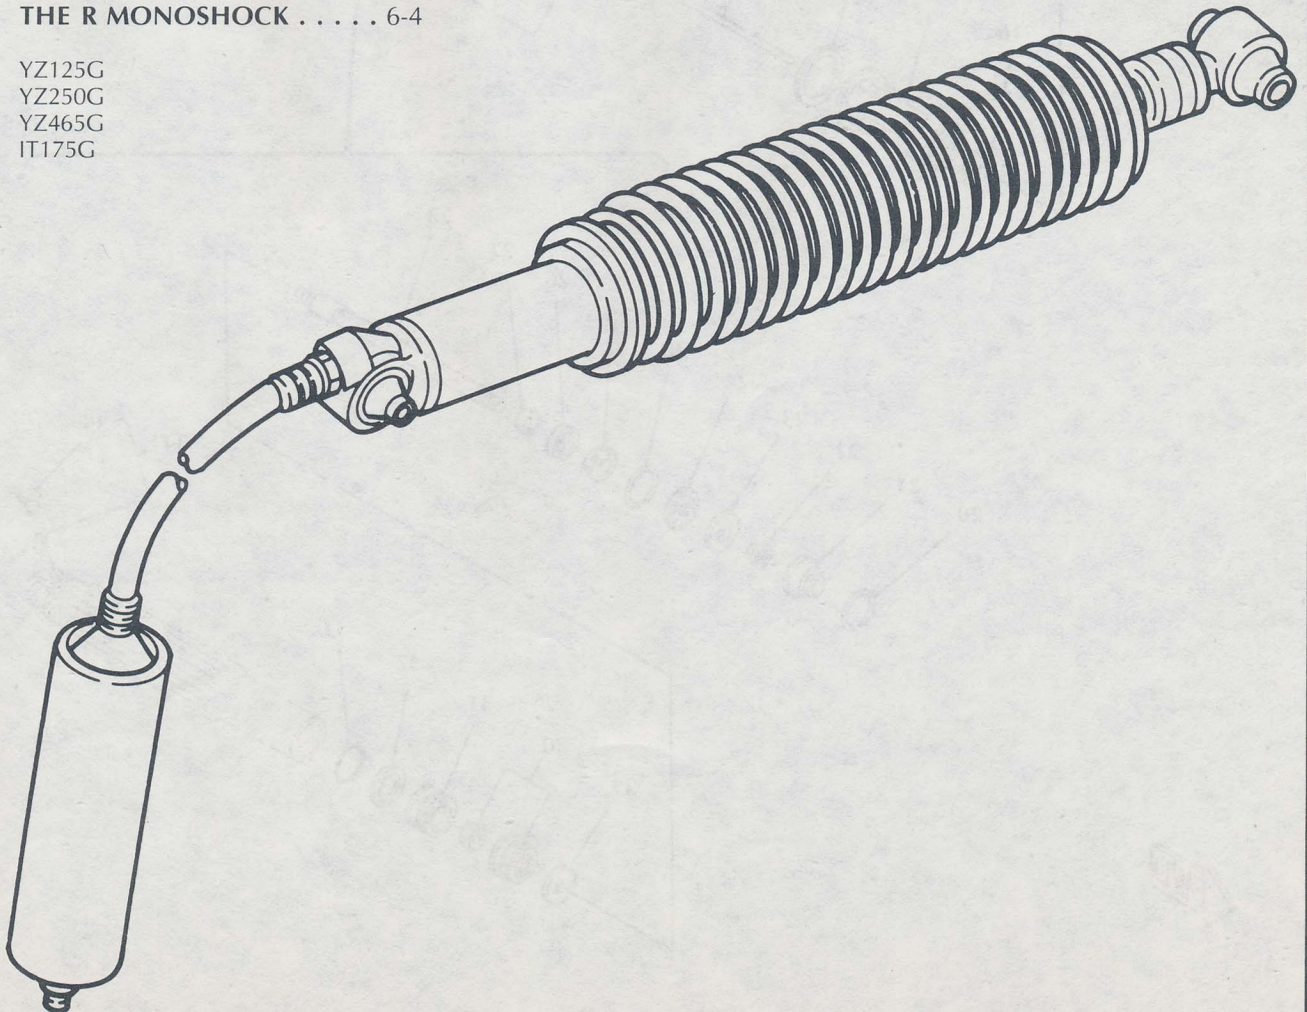

CHAPTER 6. PARTS

THE X MONOSHOCK 6-2

YZ125F
YZ250F
YZ400F

THE R MONOSHOCK 6-4

YZ125G
YZ250G
YZ465G
IT175G

THE X MONOSHOCK

REF. NO.	PART NUMBER	DESCRIPTION	QTY	REMARKS
1	2X3-22210-00	Shock Absorber Assy.	1	YZ125F
	2X4-22210-00	Shock Absorber Assy.	1	YZ250F
	2X5-22210-00	Shock Absorber Assy.	1	YZ400F
2	90501-98540	•Spring	1	YZ125F
	90501-99479	•Spring	1	YZ250F, YZ400F
3	2X4-22493-00	•Stopper, Bump	1	
4	2X4-22228-00	•Support Bump	1	
5	2X4-22221-00	•Cover, Bump Stop	1	
6	2K6-22214-00	•Guide, Spring Upper	2	
7	2K6-22213-00	•Seat, Spring Upper	1	
8	90170-20213	•Nut, Hexagon	1	
9	93604-26132	•Pin, Dowel	1	
10	1W1-22497-00	•Nut, Adjusting	1	
11	2X4-22219-00	•Bracket, Upper	1	
12	1W1-22216-00	•Bushing, Upper Bracket	1	
13	2X4-22224-00	•Guide, Spring 2	1	
14	2X3-22223-00	•Seat, Spring Under	1	YZ125F
	2X4-22223-00	•Seat, Spring Under	1	YZ250F, YZ400F
15	2X4-22489-00	•Rod, Push	1	
16	2X4-22472-00	•Cap, Case	1	
17	2X3-22401-00	•Damper Sub Assy.	1	YZ125F
	2X4-22401-00	•Damper Sub Assy.	1	YZ250F, YZ400F
18	1W1-22226-00	••Bushing, Lower	1	
19	90380-12051	••Bushing, Solid	2	
20	93450-47043	••Circlip	2	
21	3R4-W2221-00	••Rod Guide Set	1	
22	1H3-22485-00	••Seal, Rod	1	
23	1H3-22486-00	••Seal, Static	1	
24	1H3-22487-00	••Retainer, Seal	1	
25	1H3-22494-00	••Rebound, Stop	1	
26	1H3-22495-00	••Support, Rebound	1	
27	90387-14722	••Collar	1	
28	2X4-22402-00	••Rod Sub Assy.	1	
29	1W1-22446-00	••Washer, Seat	1	
30	2X3-W2222-00	••Valve Set	1	UR STD for YZ125F, IT175G
	2X4-W2222-00	••Valve Set	1	UR STD for YZ250F, YZ400F
	3R3-W2222-00	••Valve Set	1	URSTD for YZ125G
	3R4-W2222-00	••Valve Set	1	UR STD for YZ250G, YZ465G
31	2X4-22414-00	••Free Piston	1	
32	2X4-22416-01	••Ring, Piston	1	
33	93210-35354	••O-Ring	1	
34	2X4-W2224-00	••Plug Set	1	
35	98501-04005	•••Screw, Panhead	1	