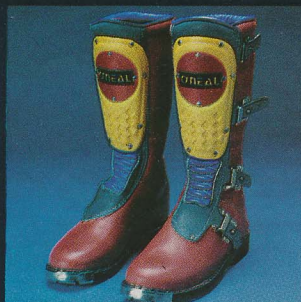

O'Neal Boots

£59.00

Yellow/Blue, Blue/Red,

Yellow/Black, Black/Red.

Sizes: 7-13

Pound Lane, Sutton, Nr. Ely, Cambs.

☐ Cheque

Qty.

☐ Postal Order

Description (size, color, etc.)

☐ Barclay Card

Price

Total

Name

Address

Postal Code

Signature

DB 4/82

Send Cheque, Postal Order

Orders up to £20 Postage 10p in £1.00

Orders over £20 Postage 5p in £1.00