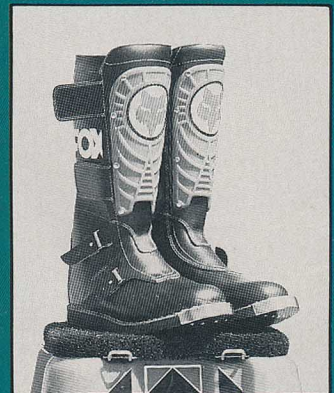

⑩ **HALLMAN MX DES NATIONS**

SIZES: 6-13, COLOR(S): Blue/red, black/yellow, blue/white, red/white, black, WEIGHT: 3 lbs., 1 oz., PRICE: \$139.95, CONTACT: Hallman USA

⑪ **HI-POINT ATV-TRAIL**

SIZES: 5-13, COLOR(S): Black, blue,

An example of the full Velcro fastener can be found on the Hallman Dirt Racing Boot. It provides almost as much support as a buckle boot but is much easier to put on and off.

AXO's Air Boot contains an advanced cooling system, looks trick and tops the prize category at \$229. Special pop-in plugs seal the vents for cold or wet conditions.

The Hi-Point Super Victory Boot features an elastic and leather dirt cuff as well as Super Victory buckles that fasten quickly and securely.

The Fox Dirt Boot wins the most points for economy. Although it lacks the trick features of its higher-priced counterparts, the Fox's \$89 price tag smokes the competition.