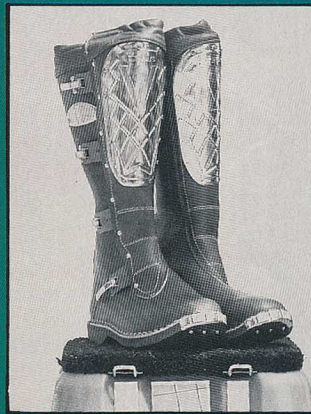

An example of the full Velcro fastener can be found on the Hallman Dirt Racing Boot. It provides almost as much support as a buckle boot but is much easier to put on and off.

AXO's Air Boot contains an advanced cooling system, looks trick and tops the prize category at \$229. Special pop-in plugs seal the vents for cold or wet conditions.

The Hi-Point Super Victory Boot features an elastic and leather dirt cuff as well as Super Victory buckles that fasten quickly and securely.

The Fox Dirt Boot wins the most points for economy. Although it lacks the trick features of its higher-priced counterparts, the Fox's \$89 price tag smokes the competition.