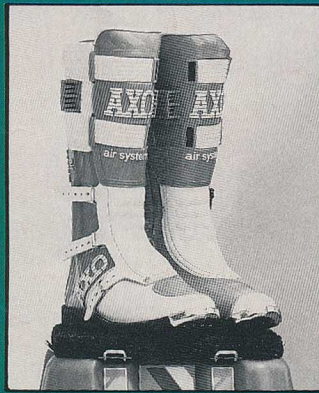

⑩ **HALLMAN MX DES NATIONS**

SIZES: 6-13, COLOR(S): Blue/red, black/yellow, blue/white, red/white, black, WEIGHT: 3 lbs., 1 oz., PRICE: \$139.95, CONTACT: Hallman USA

⑪ **HI-POINT ATV-TRAIL**

SIZES: 5-13, COLOR(S): Black, blue,

An example of the full Velcro fastener can be found on the Hallman Dirt Racing Boot. It provides almost as much support as a buckle boot but is much easier to put on and off.

AXO's Air Boot contains an advanced cooling system, looks trick and tops the prize category at \$229. Special pop-in plugs seal the vents for cold or wet conditions.

The Hi-Point Super Victory Boot features an elastic and leather dirt cuff as well as Super Victory buckles that fasten quickly and securely.

The Fox Dirt Boot wins the most points for economy. Although it lacks the trick features of its higher-priced counterparts, the Fox's \$89 price tag smokes the competition.