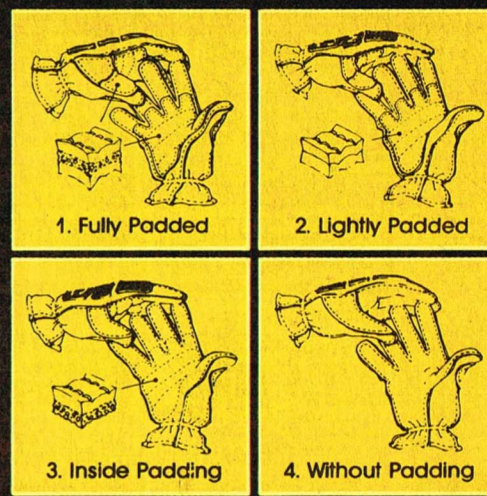

JT World Champion Gloves

Available in sizes 8, 9, 10 and 11
No. 1 *JT Champion — Orange/Black/White $28.85
JT Wolsink — Black/White $28.85
JT Mikkola II Replica — Blue/White $32.85
*JT Desperado — Black/Yellow $32.85
No. 2 *JT Mikkola I — Red/Black $28.85
*Marty Smith Replica — Red/White/Blue $28.85
No. 3 *JT Champion II — Orange/Black/White, Red/Yellow, Blue/Yellow $24.95
No. 4 JT American — Red/White/Blue (shown) $24.25
*Indicates also available in kids' sizes 5, 6 and 7.