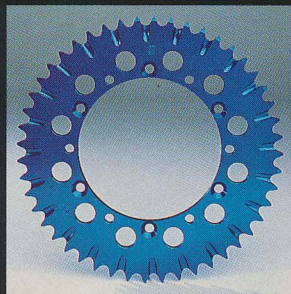

SideWinder®

**100% MATCHED
CHAIN & SPROCKET
DRIVE SYSTEMS**

**SAVE
$35.00
OR MORE
PER SET**

DIRT RIDER

Says . . .

"SideWinder Sprockets and Chains are brutally strong, and both the chain and sprocket seem to last forever."

**#1 RATED
by**

DIRT BIKE

&

**MOTOCROSS
ACTION**

HONDA • YAMAHA • Kawasaki • SUZUKI • KTM • HUSKY • Cagiva • CAN AM

**PATENTED • SELF-CLEANING • TRIPLE-LIFE SPROCKETS
ANY GEARING - NO EXTRA CHARGE - BRILLIANT NEW COLORS**

New Beta B20 Alloy Front Drive Sprockets - Heat Treated

ORDER FACTORY DIRECT 1-708-513-1000

**ALL
NEW!**

SideWinder
Chain and Sprocket Systems

3705 Stern Ave. • St. Charles, IL 60174

FREE OFFER!
Limited Time Only

Reversables

SideWinder releases the first ever reversible sprocket. Mounting holes on both sides allows reversal of the sprocket on the hub as it wears to nearly double the useful life. This feature is absolutely free of charge!