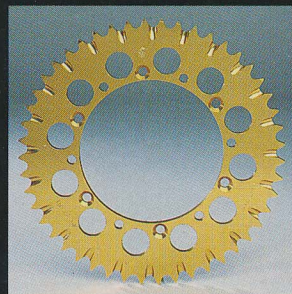

SideWinder[®]

**100% MATCHED
CHAIN & SPROCKET
DRIVE SYSTEMS**

**SAVE
\$35.00
OR MORE
PER SET**

DIRT RIDER

Says . . .

"SideWinder Sprockets and Chains are brutally strong, and both the chain and sprocket seem to last forever."

**#1 RATED
by**

DIRT BIKE

&

**MOTOCROSS
ACTION**

HONDA • YAMAHA • Kawasaki • SUZUKI • KTM • HUSKY • Cagiva • CAN AM

**PATENTED • SELF-CLEANING • TRIPLE-LIFE SPROCKETS
ANY GEARING - NO EXTRA CHARGE - BRILLIANT NEW COLORS**

New Beta B20 Alloy Front Drive Sprockets - Heat Treated

ORDER FACTORY DIRECT 1-708-513-1000

**ALL
NEW!**

SideWinder
Chain and Sprocket Systems

3705 Stern Ave. • St. Charles, IL 60174

FREE OFFER!
Limited Time Only

Reversables

SideWinder releases the first ever reversible sprocket. Mounting holes on both sides allows reversal of the sprocket on the hub as it wears to nearly double the useful life. This feature is absolutely free of charge!