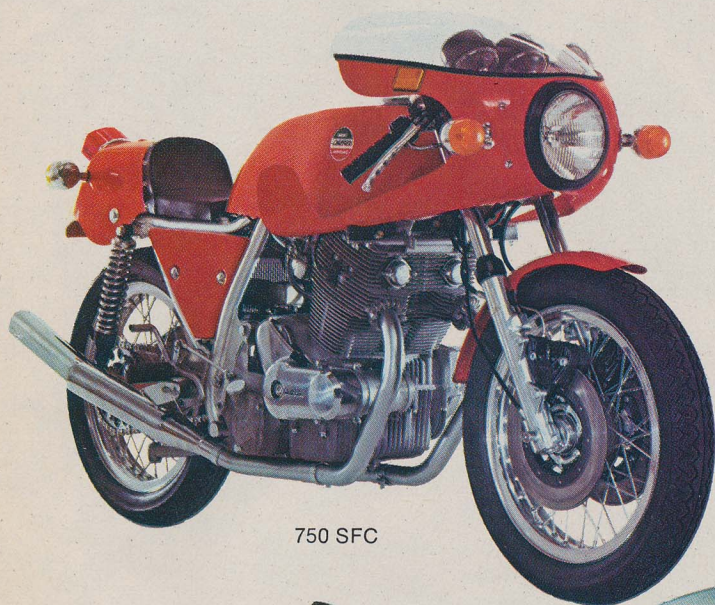

**Nothing...Handles Performs  
Lasts  
Like**

**LAVERDA**

**We Dare You...**

**To Ride A Laverda And Be Satisfied With Anything Else.**

**12,000 Miles Or 12 Month Warranty Available  
On All Laverdas.**

750 SFC

750 SF

1000cc Triple

**Continental Motorcycles, inc.**

153 Ludlow Avenue  
Northvale, New Jersey 07647  
(201) 767-3300

**Protected Dealer Appointments Available**