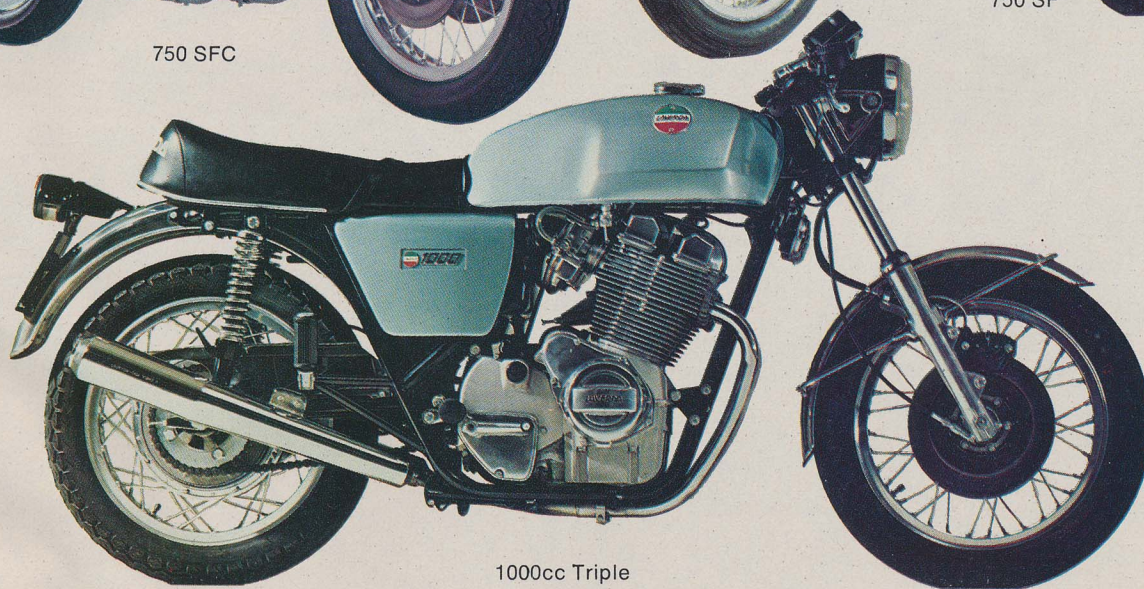

**Nothing...Handles Performs  
Lasts  
Like**

**LAVERDA**

**We Dare You...**

**To Ride A Laverda And Be Satisfied With Anything Else.**

**12,000 Miles Or 12 Month Warranty Available  
On All Laverdas.**

750 SFC

750 SF

1000cc Triple

**Continental Motorcycles, inc.**

153 Ludlow Avenue  
Northvale, New Jersey 07647  
(201) 767-3300

**Protected Dealer Appointments Available**