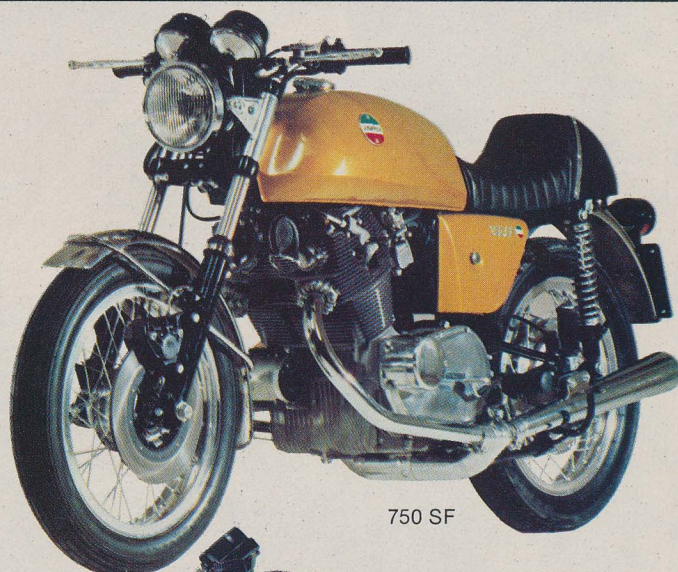

**Nothing...Handles Performs  
Lasts  
Like**

**LAVERDA**

**We Dare You...**

**To Ride A Laverda And Be Satisfied With Anything Else.**

**12,000 Miles Or 12 Month Warranty Available  
On All Laverdas.**

750 SFC

750 SF

1000cc Triple

**Continental Motorcycles, inc.**

153 Ludlow Avenue  
Northvale, New Jersey 07647  
(201) 767-3300

**Protected Dealer Appointments Available**