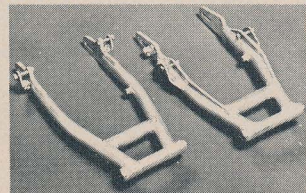

ALL NEW PRODUCTS FROM DG

Book of Tricks for 1975 \$1⁰⁰

ORDER YOURS TODAY!

5552 La Palma Avenue East ■ Anaheim, California 92806 ■ 714/996-4430

HERE IT IS!

CR125

DG's 1976 model 17-fin Radial Head

A totally new design concept: new combustion chamber provides more horsepower instantly. Dyno-testing shows the 17-fin design reduces head and exhaust temperatures by as much as 100 degrees. New manufacturing method keeps price low. Available now for CR125 . . . \$39.95 and a new 13-fin model for YZ80 \$34.95

YZ80

NEW! NEW! NEW! NEW!
Radial Head for YZC Mono and Suzuki RM125 \$39.95

Now available from DG

The Gas Girling Shock

What makes the Gas Girling so great? Just ask Heikki Mikkola—they're the ones he won with. Available in 11.8 or 13-inch; specify 80, 90, 100, 110-lb. spring rate (springs included) . . . \$98.50/pr.

Now you have a choice . . . Aluminum or Chromoly.

DG ALUMINUM SWING ARMS

The famous DG swing arm in either the forward-mount or lay-down design is now manufactured from weight-saving aluminum at no increase in price. (\$109.95 most models.) Available for Honda, Suzuki, Kawasaki, Yamaha (soon available for others.)

LAY-DOWN FORWARD-MOUNT

MONO-FRAME

XR75
YZ80

DG's Mono-shock frame uses 4130 chromoly with gold-anodized cadmium plating. Heliarc welded for max. strength. Won't scratch, chip or peel. Stock components fit.