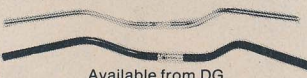

Frame only	
XR75	\$295.00
YZ80	\$325.00
with Gas Bilstein shock	
XR	\$349.00
YZ	\$379.00

***SOON AVAILABLE*
CR MONO-FRAME**

125YZC (Mono) PIPE

Dave Williams won the Mammoth Mountain Motocross with this pipe . . . \$48.95

Suzuki RM125 Pipe . . . \$48.95

Available from DG

The New Inter-Am Solid-Stock Aluminum Handlebars

AMA-approved. The super-light, super-strong, SUPER BAR by Inter-Am. Made from #2024 solid-stock anodized aluminum, with almost twice the bending resistance of chromoly and almost 4 times that of mild steel. And, no more cross bar to loosen your teeth. Available in beautiful anodized Silver, Gold, or Black . . . \$14.95