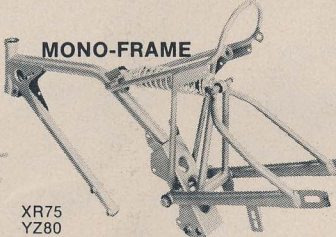

ALL NEW PRODUCTS FROM DG

Book of Tricks for 1975 \$1⁰⁰

ORDER YOURS TODAY!

5552 La Palma Avenue East ■ Anaheim, California 92806 ■ 714/996-4430

HERE IT IS!

CR125

DG's 1976 model 17-fin Radial Head

A totally new design concept: new combustion chamber provides more horsepower instantly. Dyno-testing shows the 17-fin design reduces head and exhaust temperatures by as much as 100 degrees. New manufacturing method keeps price low. Available now for CR125 . . . \$39.95 and a new 13-fin model for YZ80 \$34.95

YZ80

NEW! NEW! NEW! NEW!
Radial Head for YZC Mono and Suzuki RM125 \$39.95

Now available from DG

The Gas Girling Shock

What makes the Gas Girling so great? Just ask Heikki Mikkola—they're the ones he won with. Available in 11.8 or 13-inch; specify 80, 90, 100, 110-lb. spring rate (springs included) . . . \$98.50/pr.

Now you have a choice . . . Aluminum or Chromoly.

DG ALUMINUM SWING ARMS

The famous DG swing arm in either the forward-mount or lay-down design is now manufactured from weight-saving aluminum at no increase in price. (\$109.95 most models.) Available for Honda, Suzuki, Kawasaki, Yamaha (soon available for others.)

LAY-DOWN FORWARD-MOUNT

MONO-FRAME

XR75
YZ80

DG's Mono-shock frame uses 4130 chromoly with gold-anodized cadmium plating. Heliarc welded for max. strength. Won't scratch, chip or peel. Stock components fit.